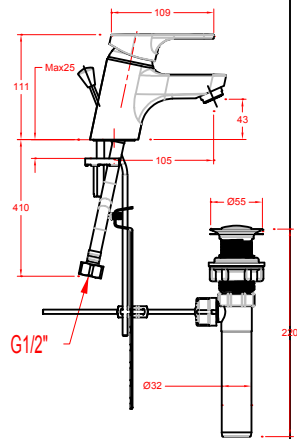

FRONT VIEW

SIDE VIEW

Code : A-1401-100
Name : Concept
Description : BASIN MIXER COMPLETE SET,CR.

American Standard