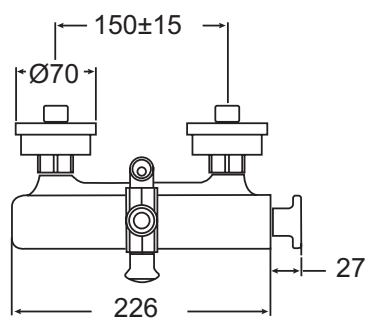

Faucet

Image

A-2287-310B

Shower Mixer for Rainshower

American Standard