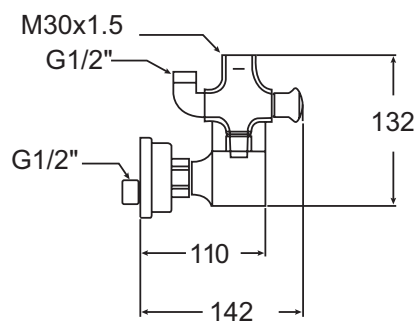

Faucet

Image

A-2287-310B

Shower Mixer for Rainshower

American Standard